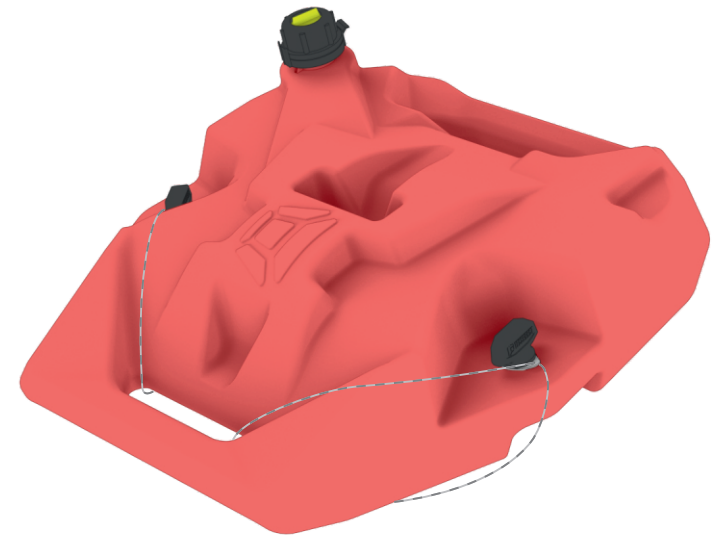

www.tsstbox.com